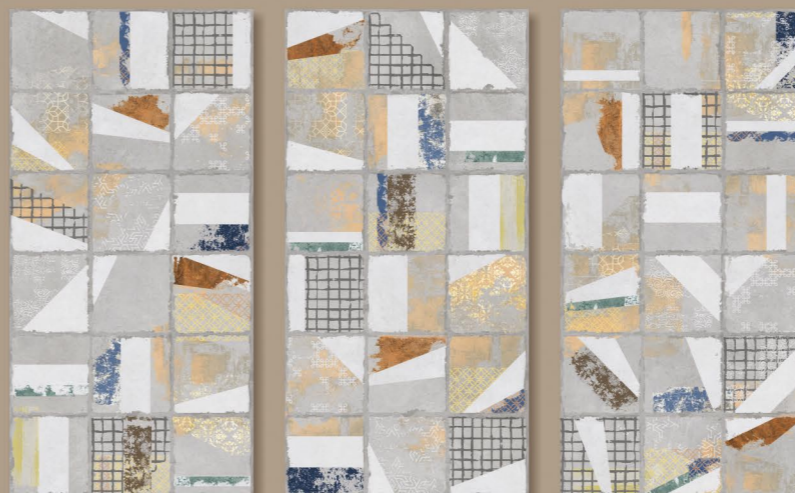

Hotel & Restaurant

Hospital

School & College

DECOR - RANDOM 03

GREY - RANDOM 04

LEXO

GRACE OF ITALIAN ART

600X1200MM | CARVING SURFACE