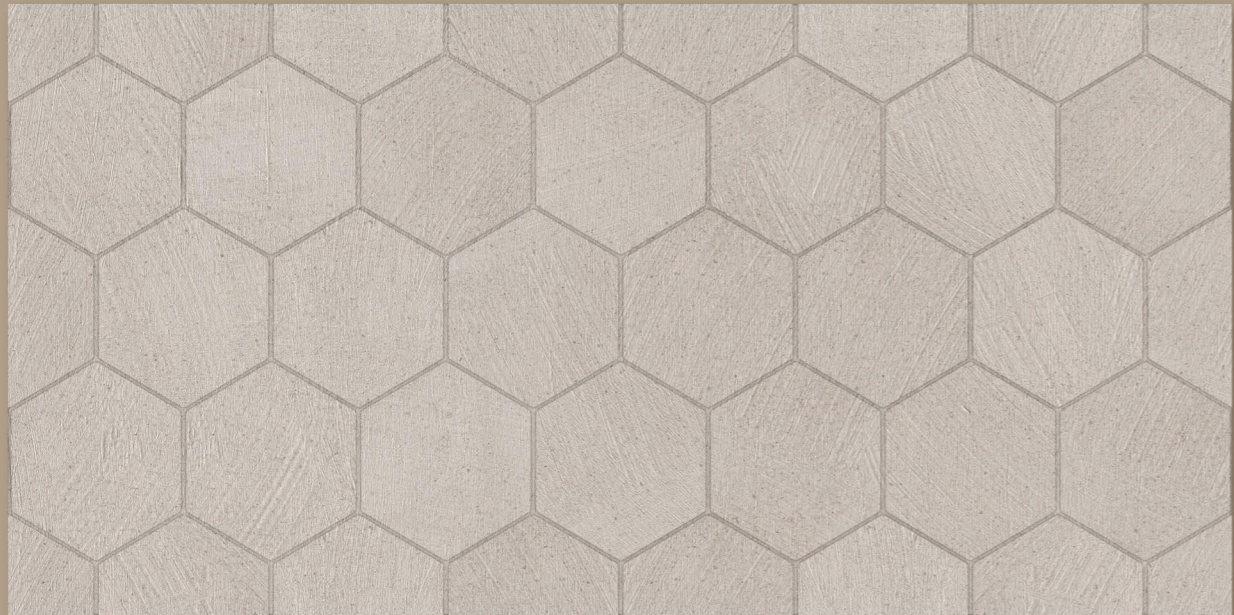

Public Places

Hotel & Restaurant

Hospital

School & College

STREAM - RANDOM 01

DECOR - RANDOM 01

DUSK - RANDOM 01

600X1200MM | CARVING SURFACE