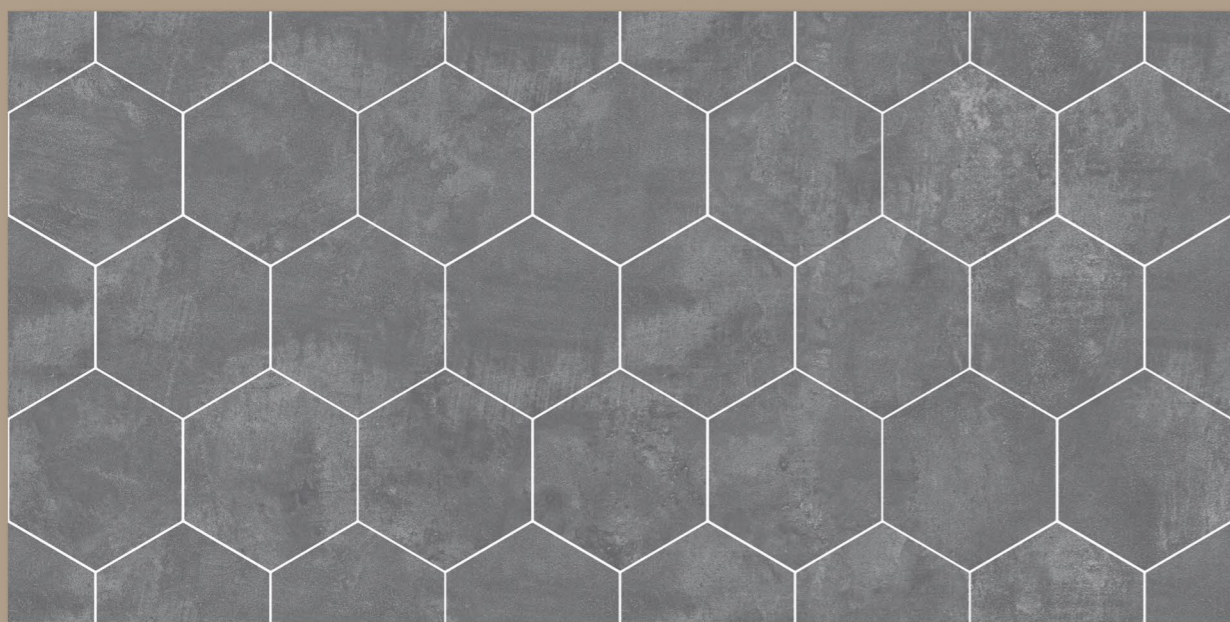

NEON

600X
1200MM

CARVING SURFACE

- Residential Places
- Commercial Places
- Religious Places
- Airport
- Public Places
- Hotel & Restaurant
- Hospital
- School & College