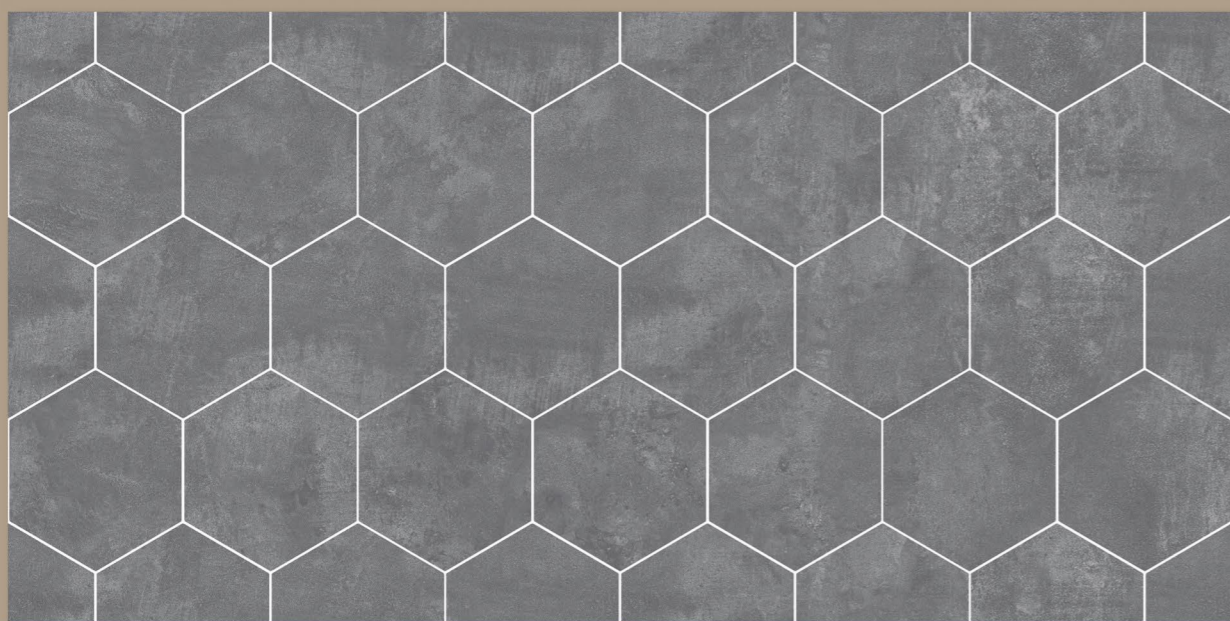

NEON

600X
1200MM

CARVING SURFACE

- Residential Places
- Commercial Places
- Religious Places
- Airport
- Public Places
- Hotel & Restaurant
- Hospital
- School & College

DECOR - RANDOM 01

ANTIC - RANDOM 01