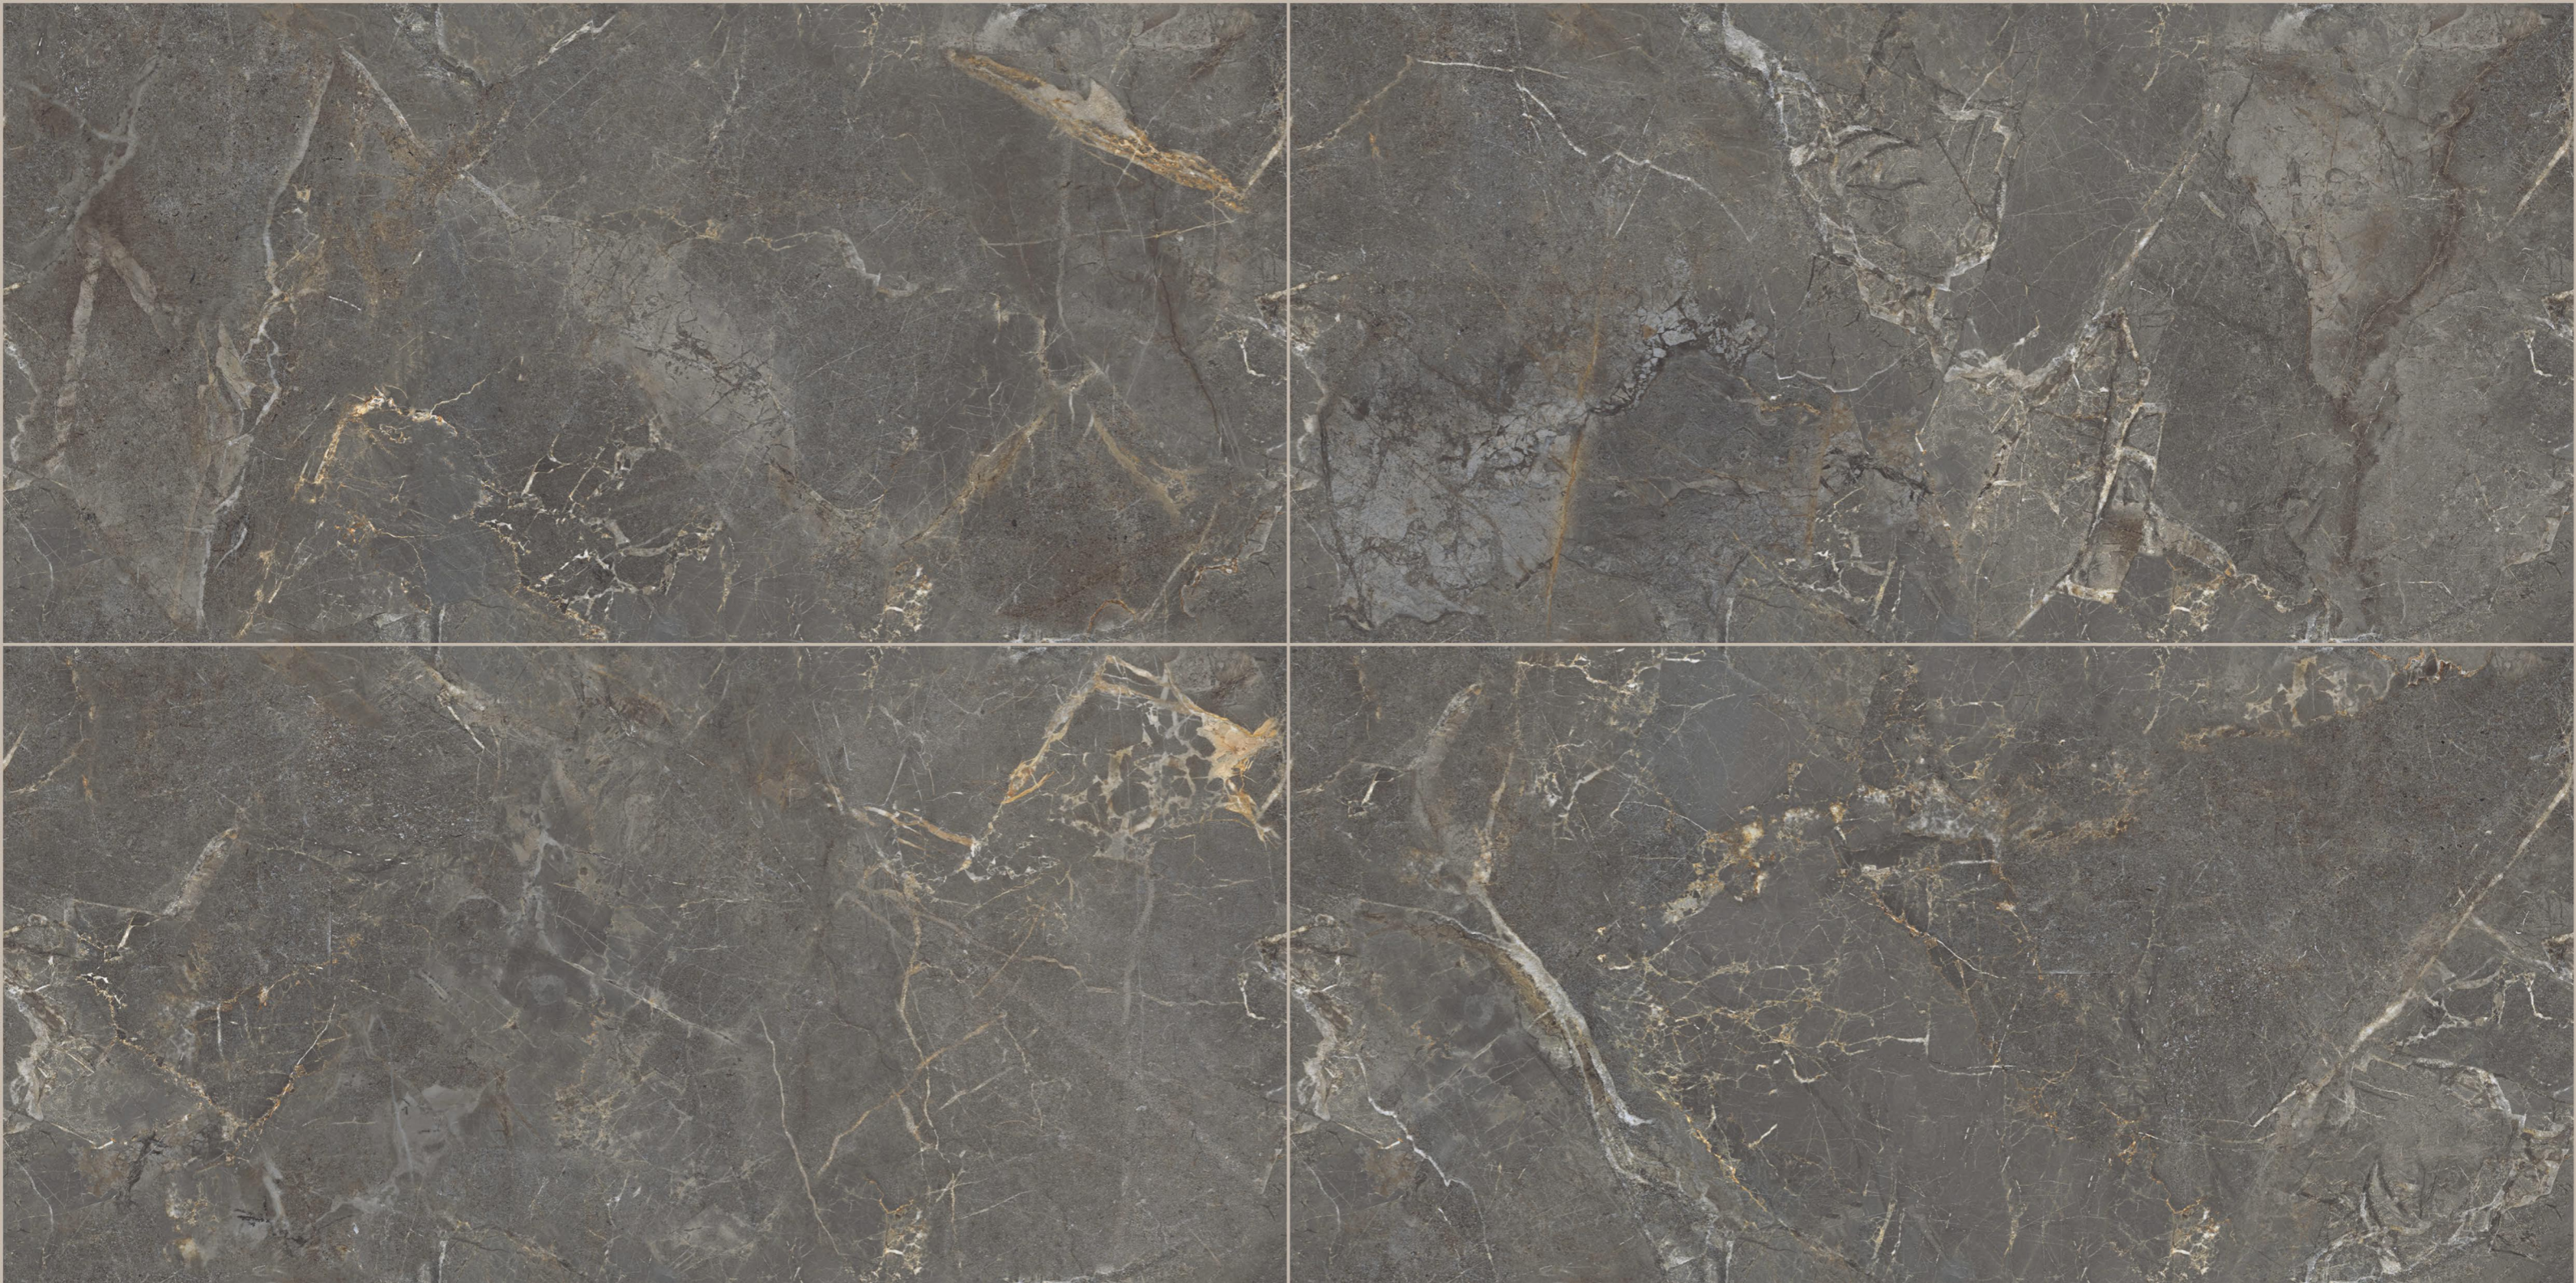

CR EL MORESO NERO

CARVING SURFACE

600X
1200MM

RANDOM 04

LEXO

GRACE OF ITALIAN ART