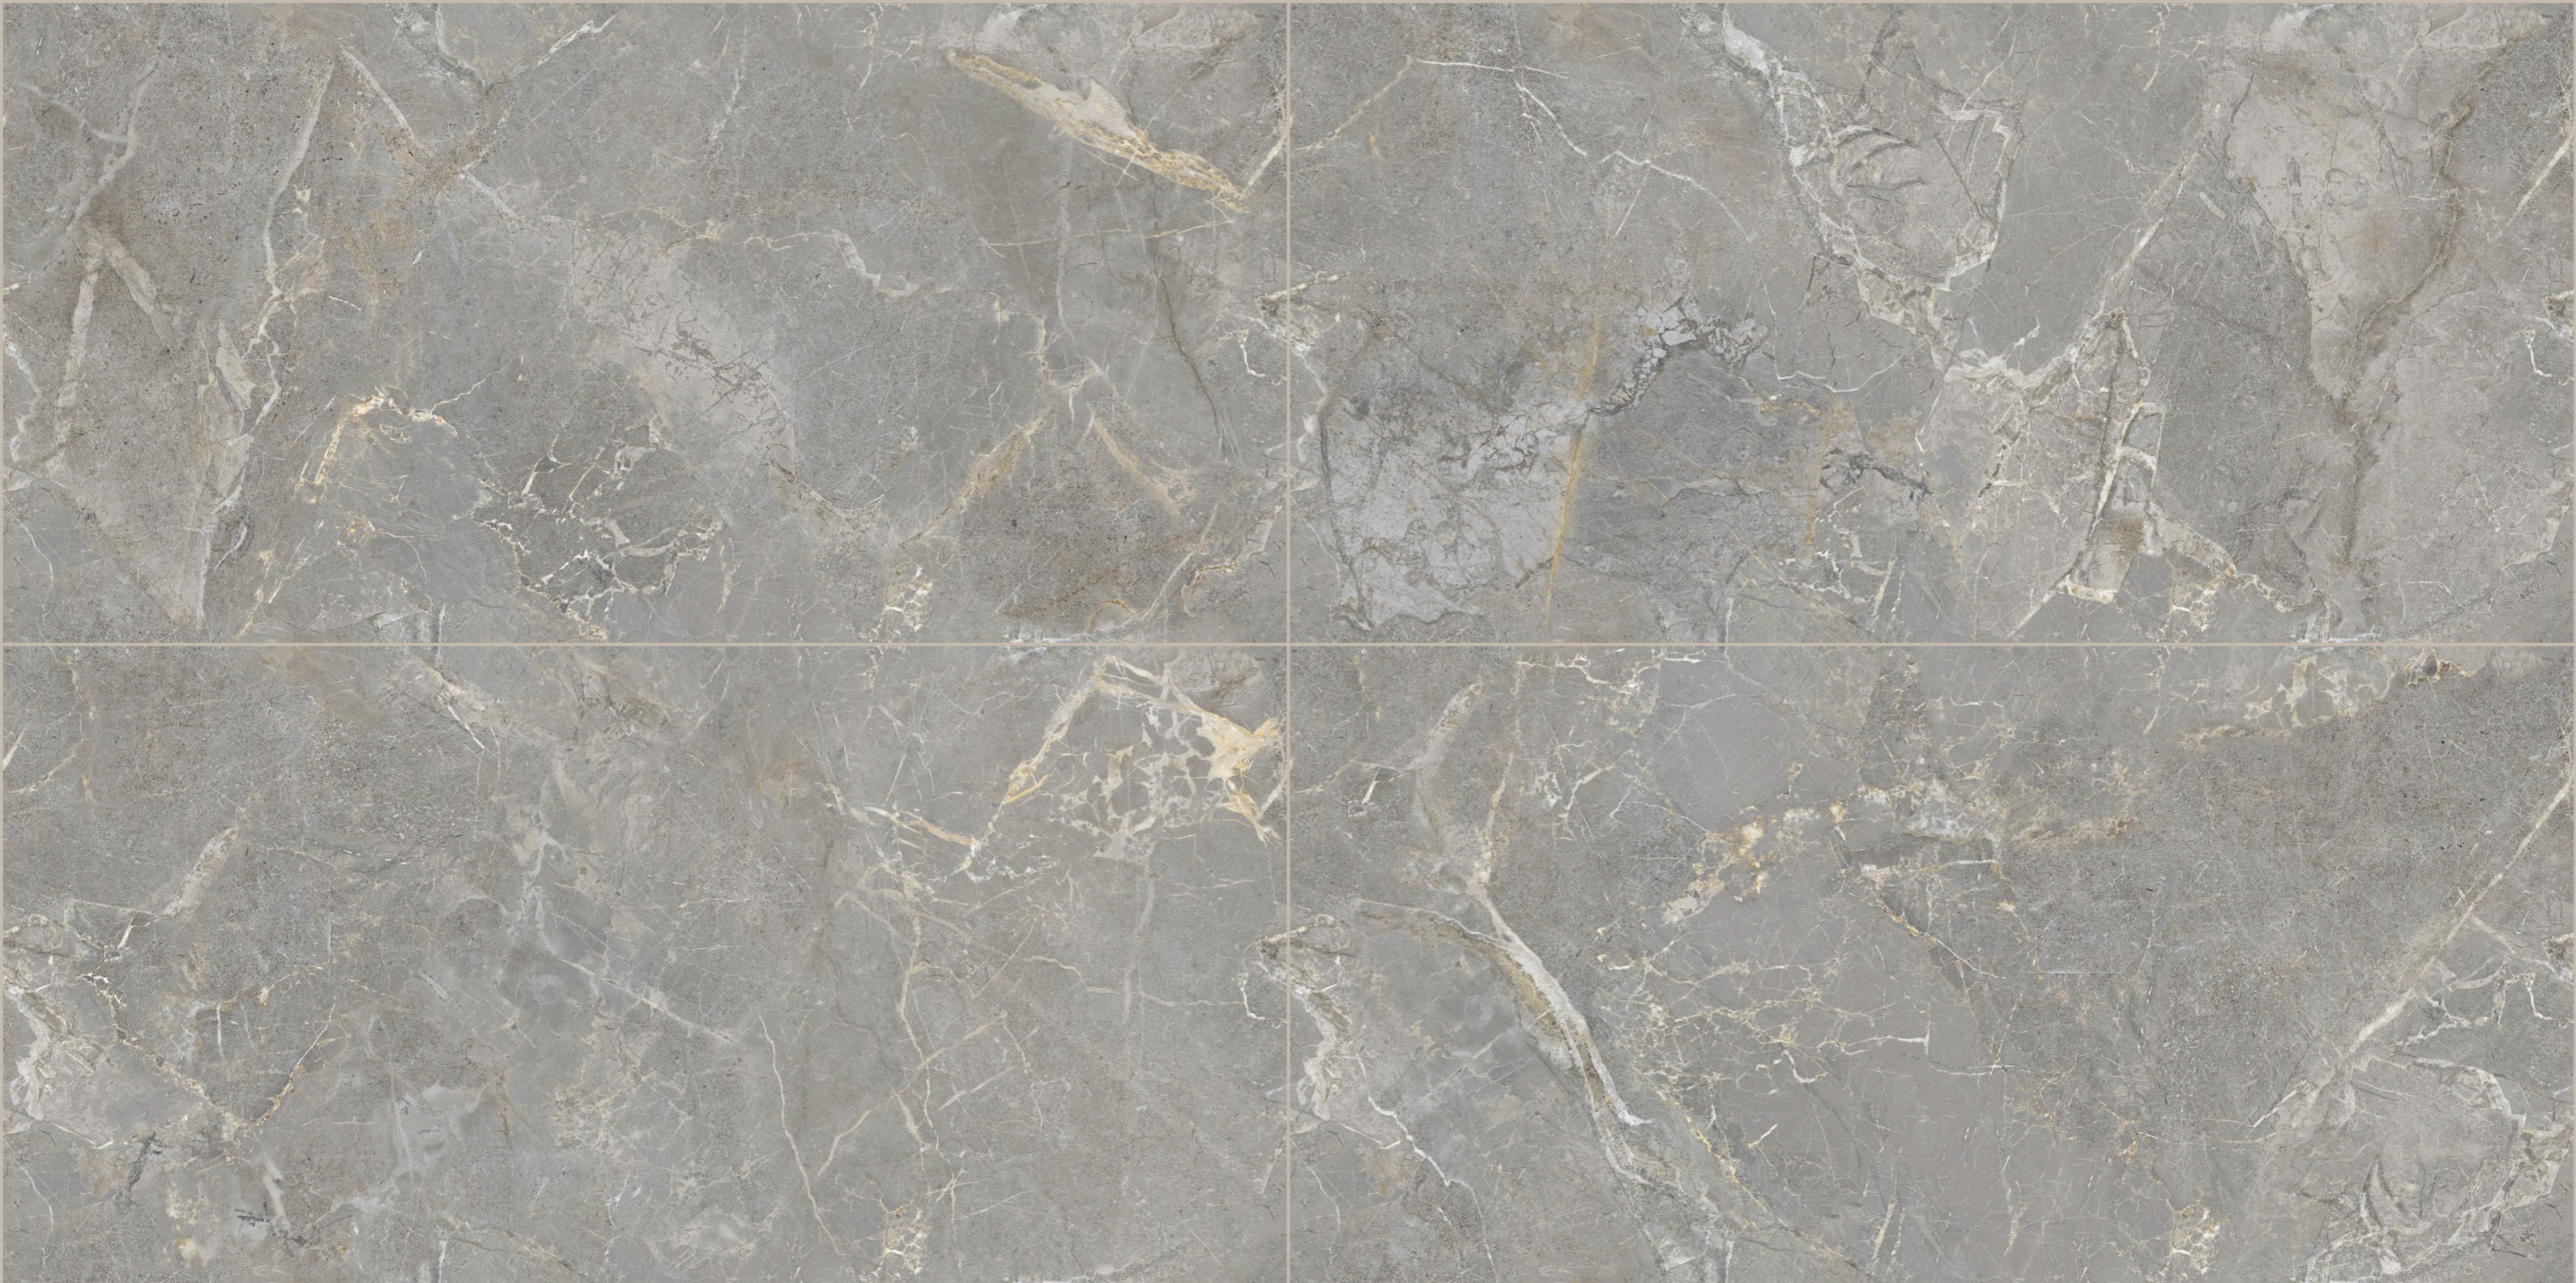

mbogranito.com

600X
1200MM

CARVING SURFACE

LEXO
GRACE OF ITALIAN ART

CR EL MORESO GREY

CARVING SURFACE

600X
1200MM

RANDOM 04