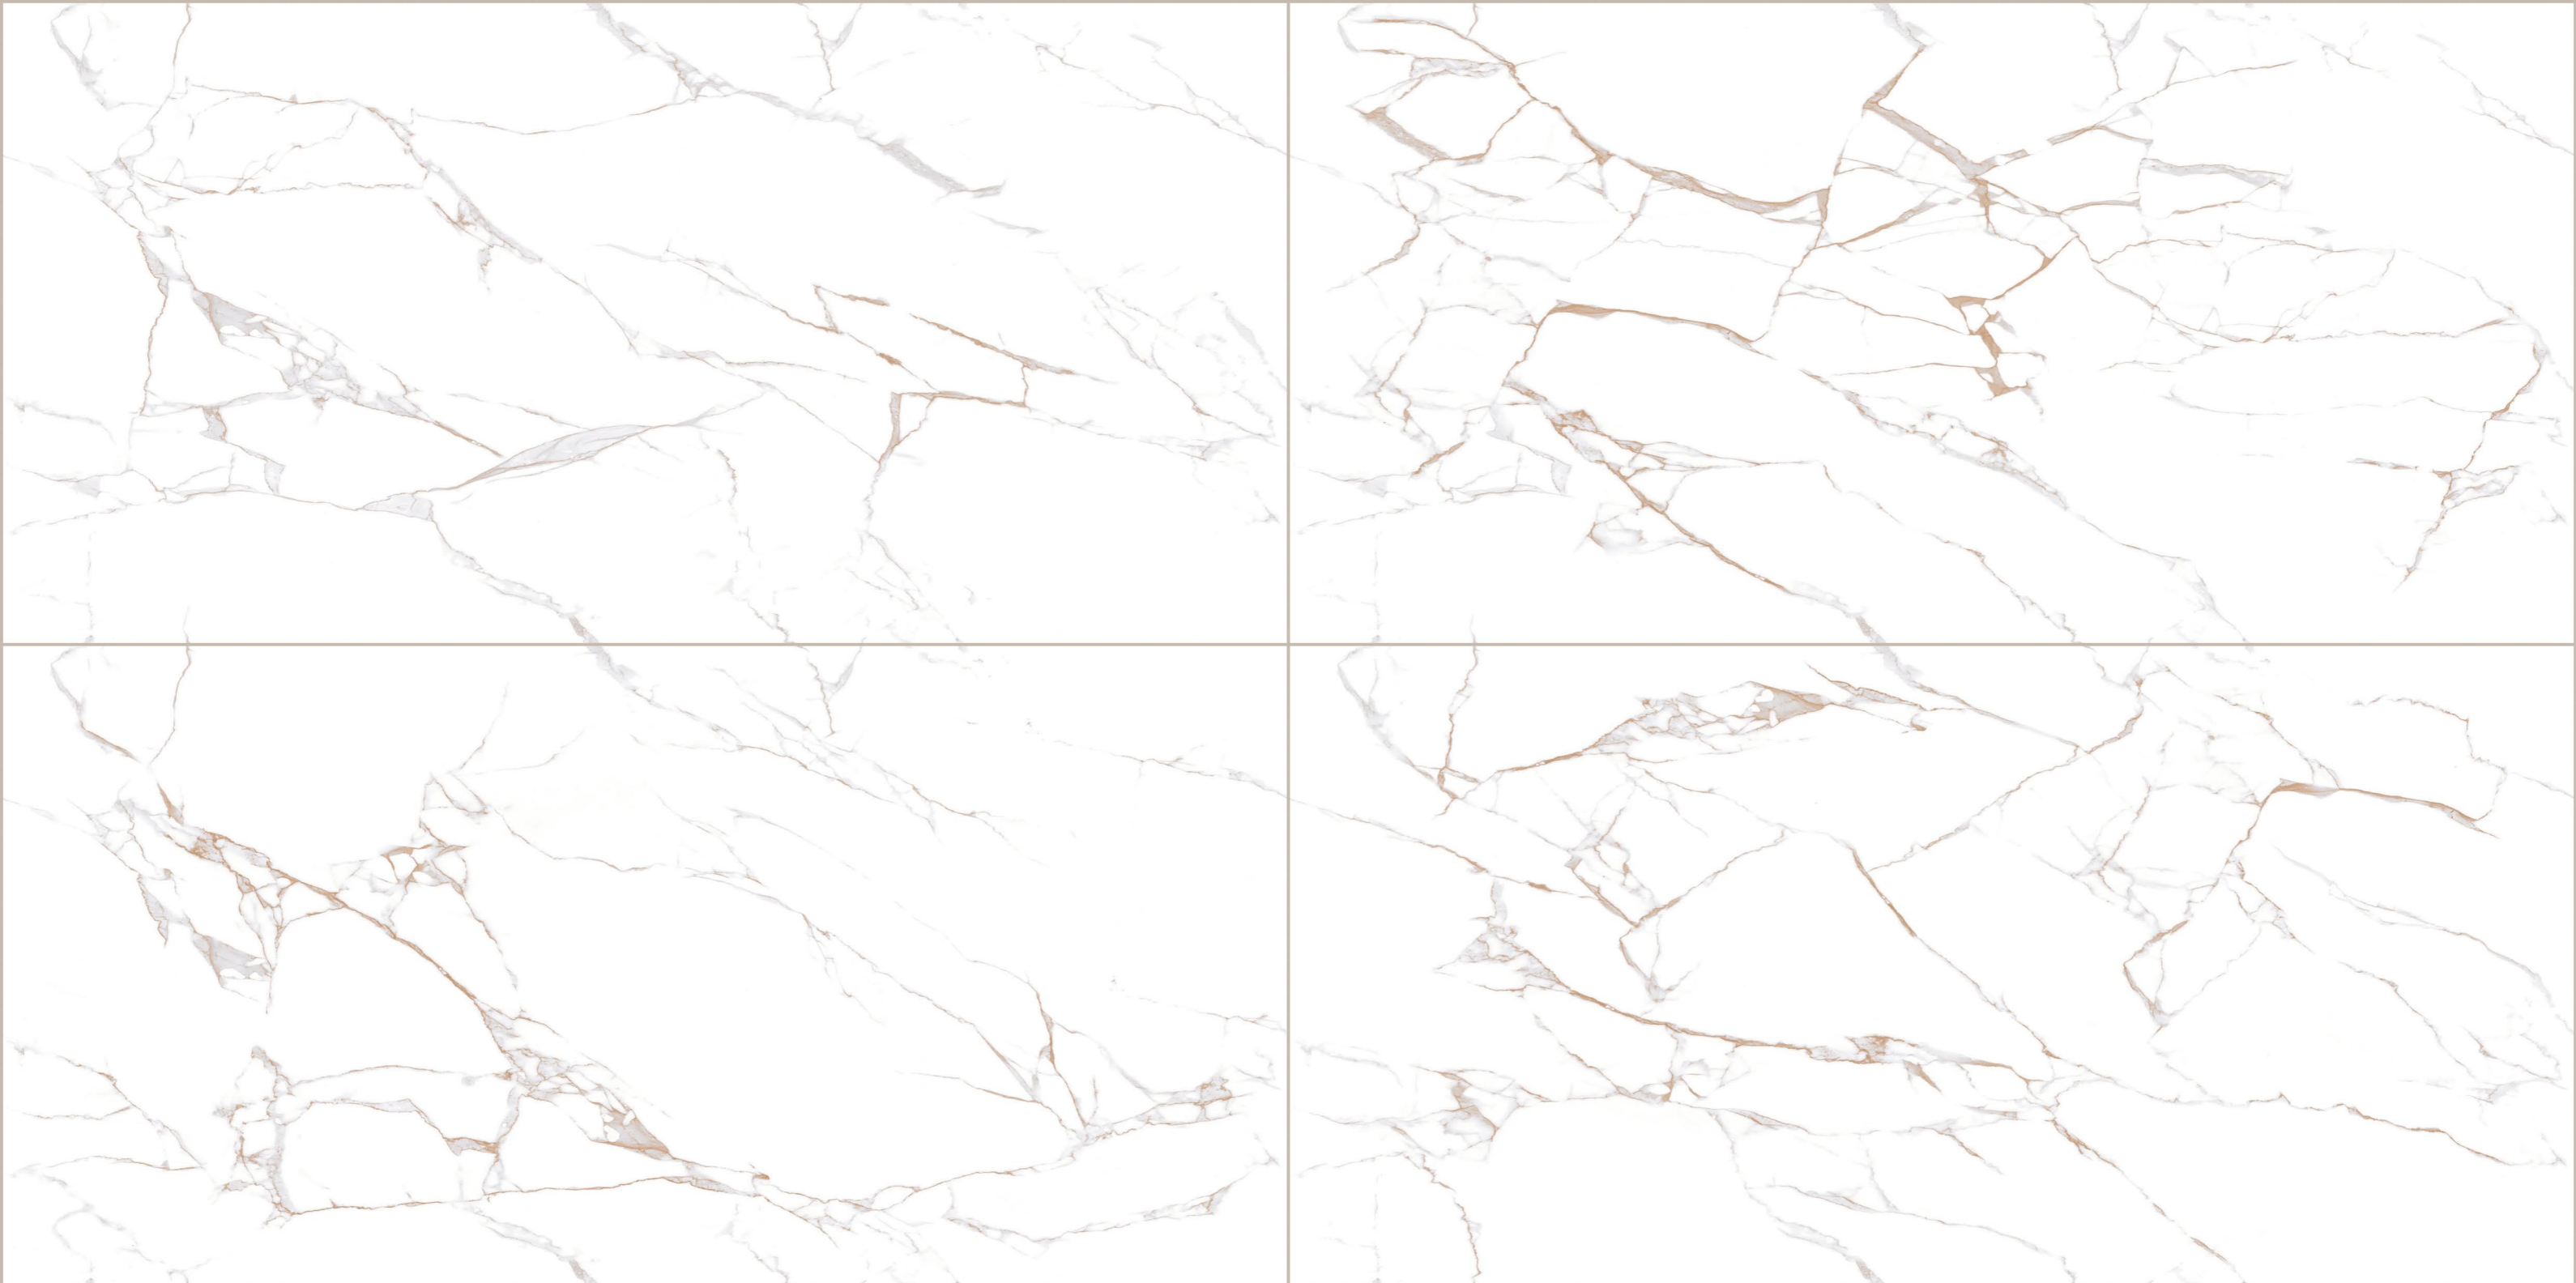

CR EL WHITE MULTY

CARVING SURFACE

600X
1200MM

RANDOM 04

LEXO

GRACE OF ITALIAN ART