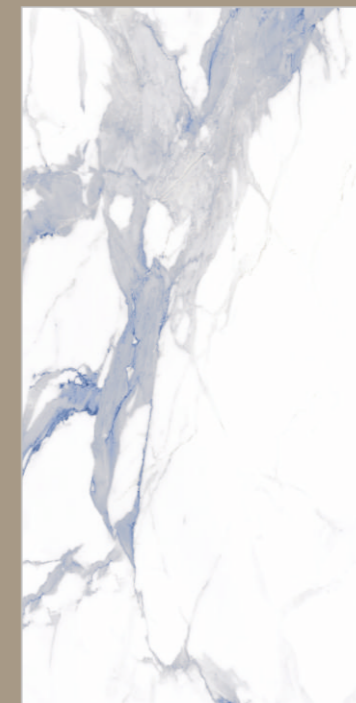

POLAR BLUE

GLOSSY SURFACE

600X
1200MM

RANDOM 05

LEXO

GRACE OF ITALIAN ART