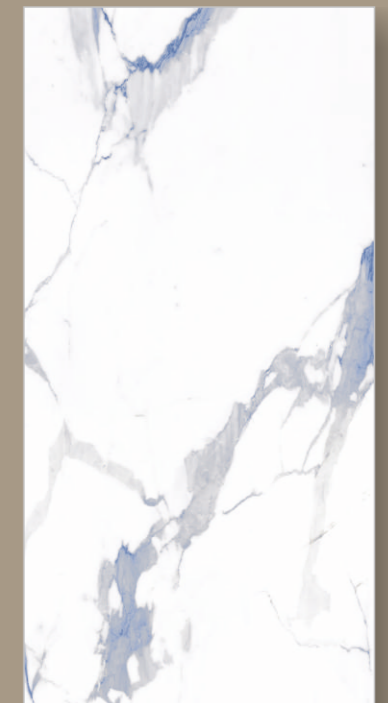

POLAR BLUE

GLOSSY SURFACE

600X
1200MM

RANDOM 05

LEXO

GRACE OF ITALIAN ART